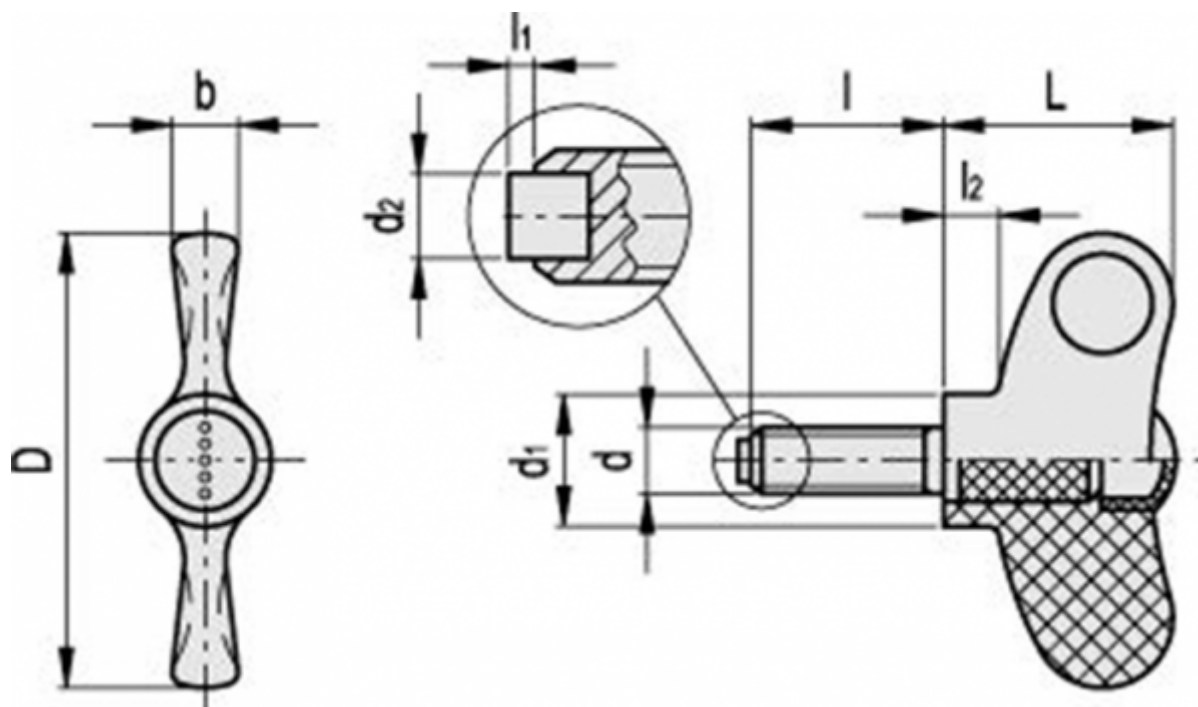

Article number: 23022246914

Description: Wing screw with bolt EWN.70-SST-p-M10x20-PB-C4

## Measures

b = 10

D = 70

d = 10

d1 = 20

l = 20

l1 = 2

l2 = 8

L = 36

Weight in (g) = 42